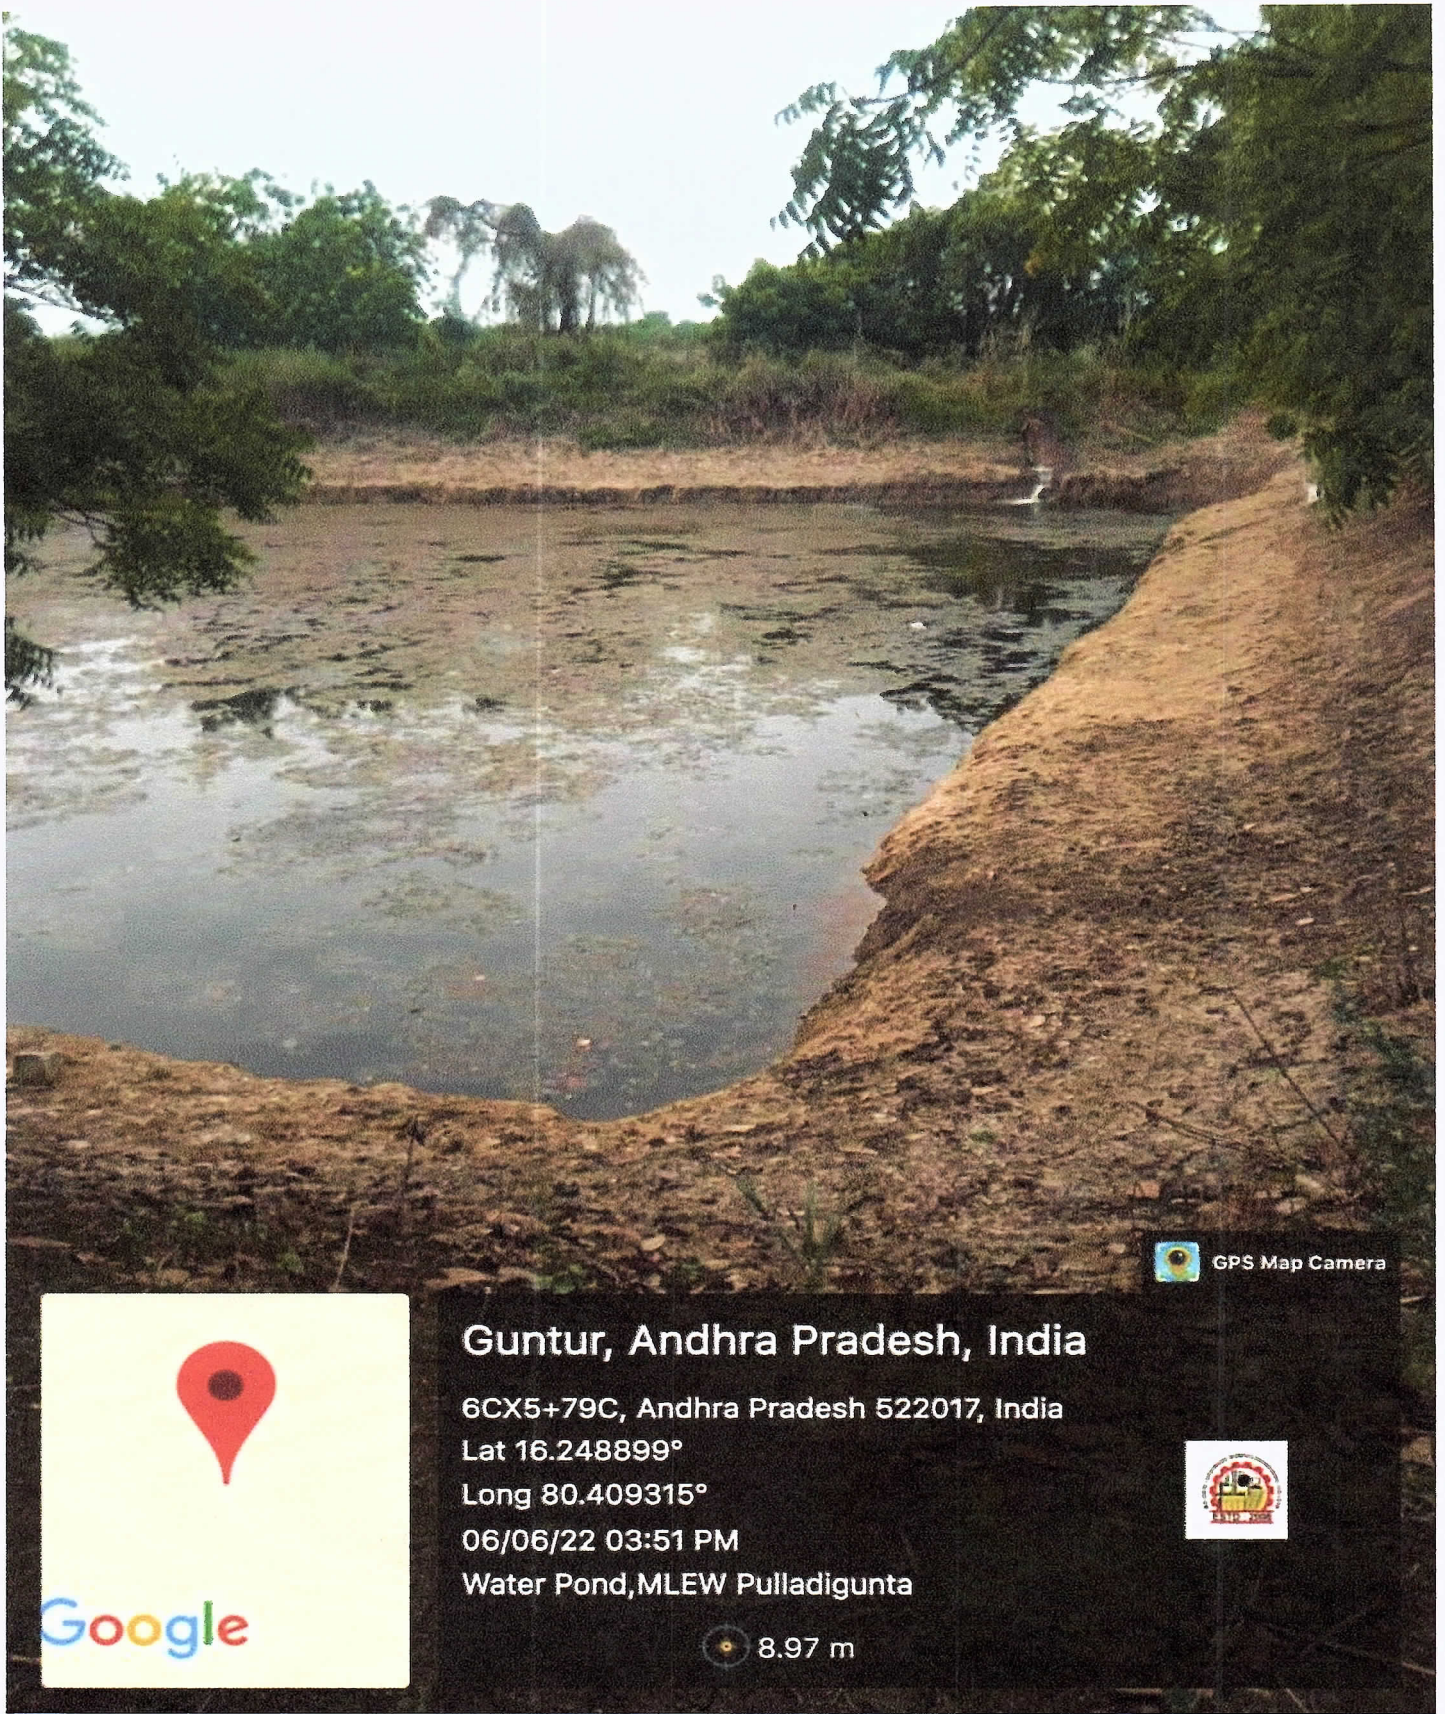

GPS Map Camera