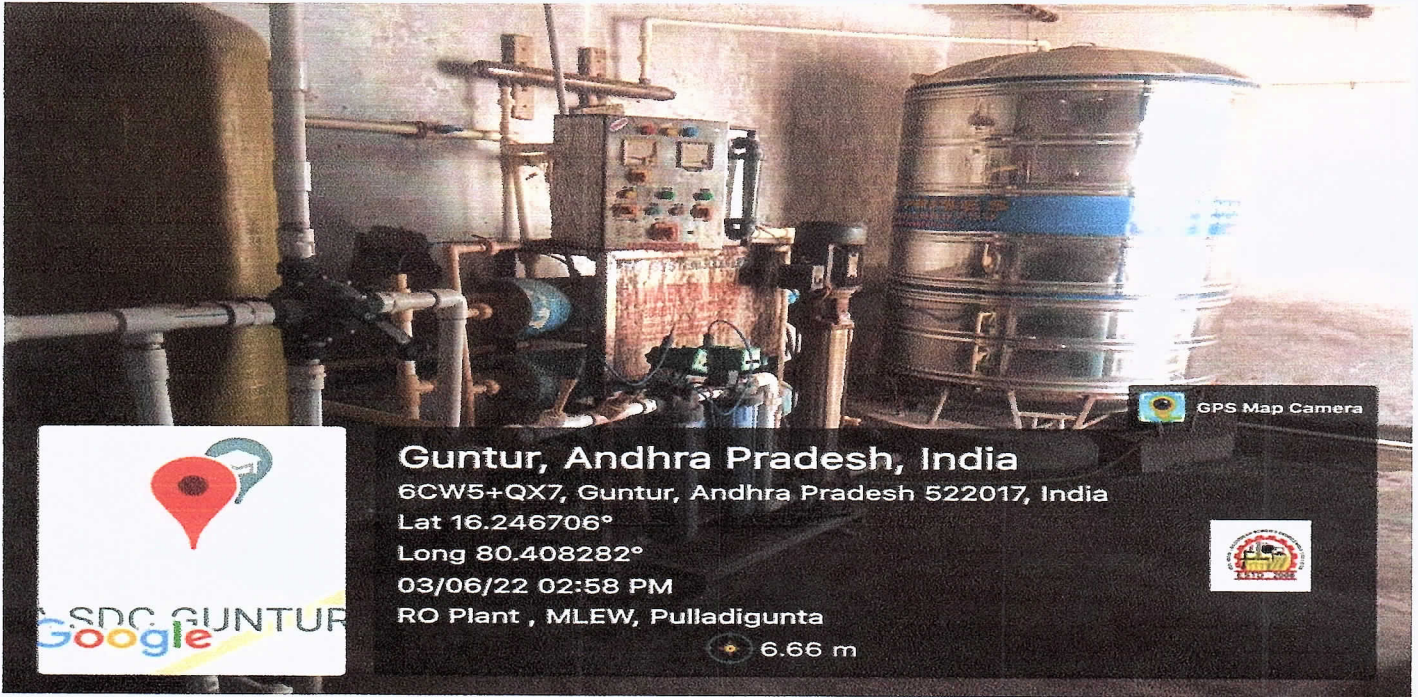

Maintenance Of water bodies and distribution system in the campus